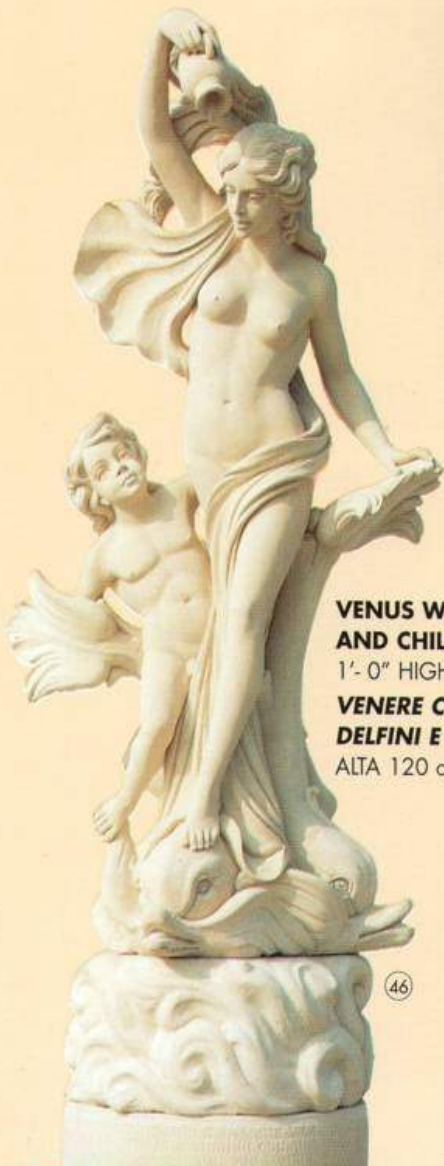

42

WINGED HORSES
(TABLE BASES)
CAVALLI ALATI
(BASI PER TAVOLO)

43

45

SUNDIAL PEDESTAL
"OLD ENGLAND"
MERIDIANA MOD.
"OLD ENGLAND"

44

WALL FOUNTAIN "SHELL & LION"
SIZES ON REQUEST
FONTANA MURALE
MISURE A RICHIESTA