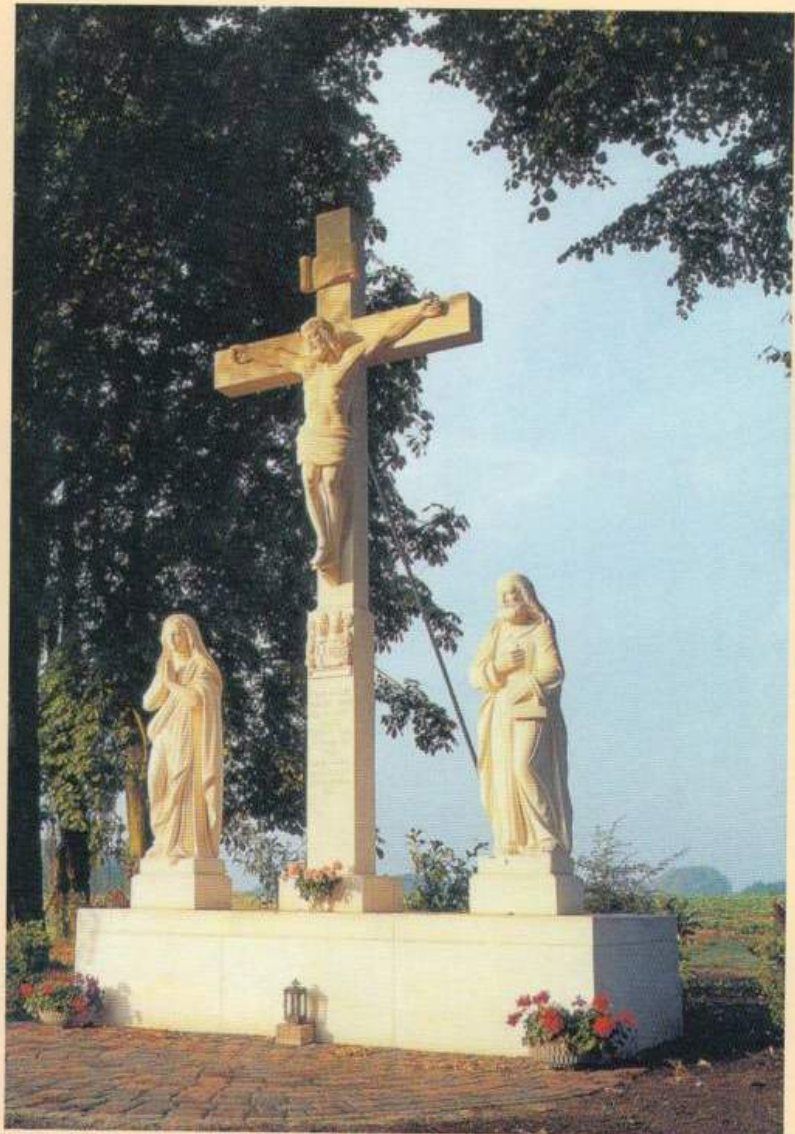

MONUMENT "HEILIGKREUZ"
HAMBURG, GERMANY
HEIGHT 20'