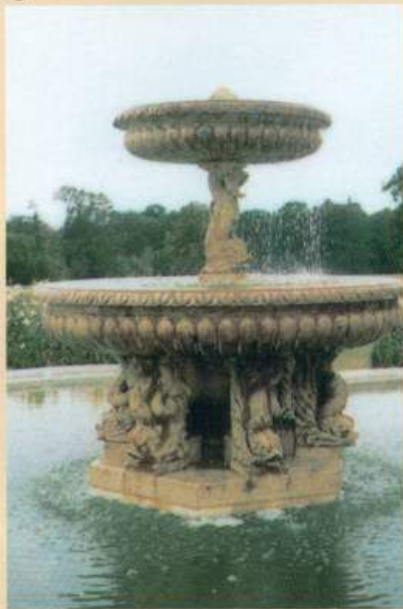

**FONTANA CON LEONI
E PUTTO FINALE**

ALTA 330 CM. BACINO Ø 420 CM.
A QUADRIFOGLIO

21

22